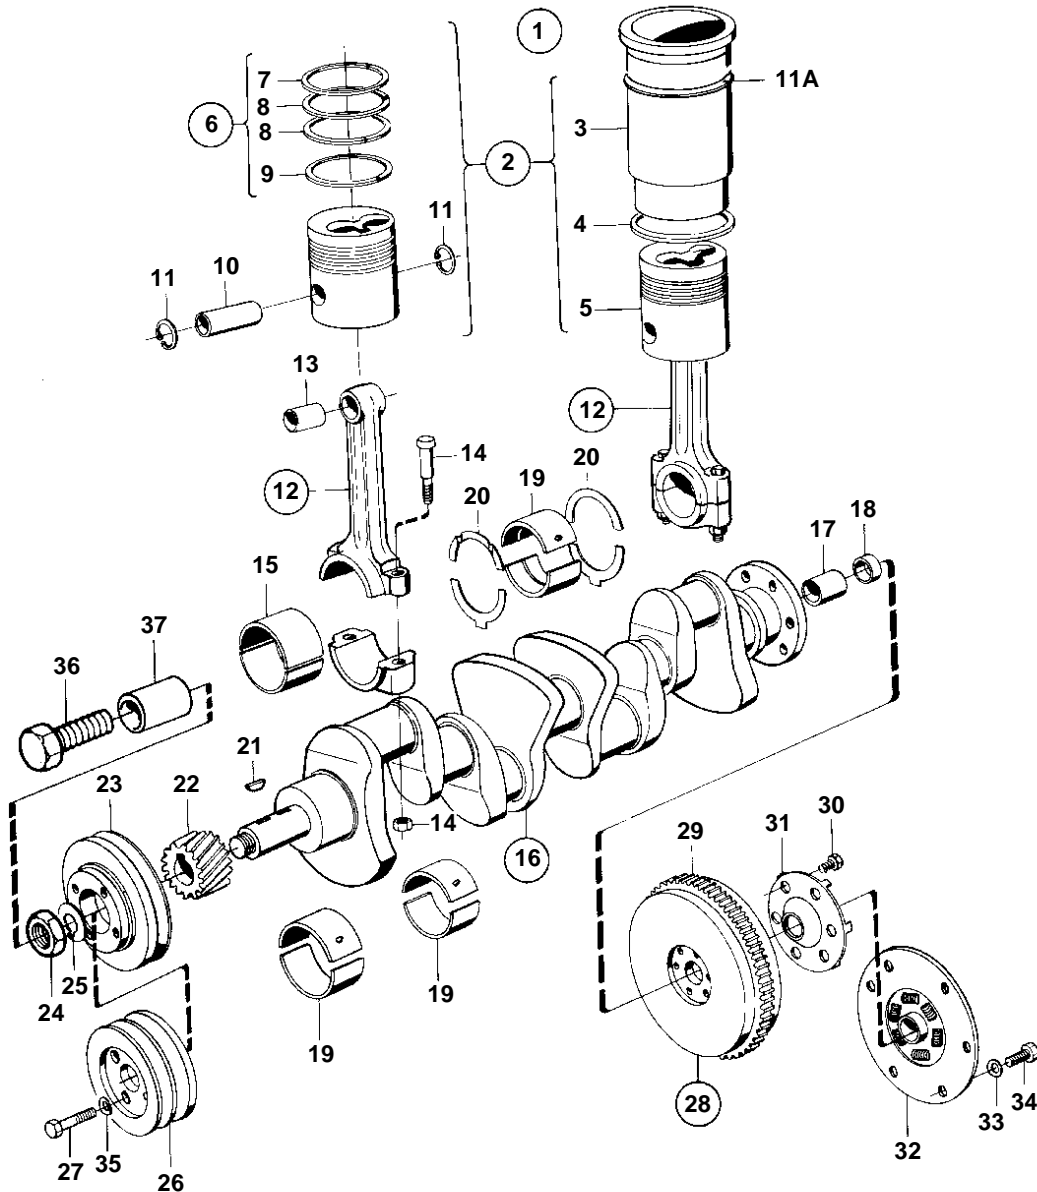

AQD21A, MD21A

5 569

AQD21A, MD21A

REF	PART NO.	QTY	DESCRIPTION	NOTES
1	829530	1	Cylinder liner kit	
2		4	· Cylinder liner kit	MO-3119179/XXXX
	829532	4	· Piston	MO3119180/XXXX-
3		4	· · CYLINDER LINER	
4		4	· · Sealing ring	
5		4	· · PISTON	
6	875377	4	· · Piston ring kit	
7		4	· · · COMPRESSION RING	
8		8	· · · COMPRESSION RING	
9		4	· · · OIL SCRAPER RING	
10		4	· · Piston pin	STD D
		4	· · Piston pin	OVER SIZE 0,05 MM
		4	· · Piston pin	OVER SIZE 0,010 MM
11	914515	8	· · Snap ring	
11A		X	Adjusting washer kit	1EA 829520 CONSISTS OF 4 SHIMS.
12		4	Connecting rod	REPL EARLY TYPE MARKED: 5-4-3-2-1-A-B.IF OTHER MARKING IS STAMPED 4EA 829308 HAVE TO BE USED., MARKED 2
13		4	· Bushing	STD D
		4	· Bushing	OVER SIZE 0,3 MM
14		8	· Screw	
15	875302	1	Bearing shell kit	STD D
	875303	1	Bearing shell kit	UNDER SIZE 0,30 MM
	875304	1	Bearing shell kit	UNDER SIZE 0,50 MM
		1	Bearing shell kit	UNDER SIZE 0,80 MM
16		1		USED ON CRANKSHAFT 826834.
		1	Crankshaft	
17		1	· Bushing	REPLACED BY 1EA 840539 BRACKET (8 HOLES), 9EA 941907 6EA 955297, 2EA 955298.
18	818178	1	· Sealing ring	REPLACED BY 1EA 840539 BRACKET (8 HOLES), 9EA 941907 6EA 955297, 2EA 955298.
19		1	Bearing shell kit	STD D
		1	Bearing shell kit	UNDER SIZE 0,30 MM
		1	Bearing shell kit	UNDER SIZE 0,50 MM
		1	Bearing shell kit	UNDER SIZE 0,80 MM
20		2	Washer	STD D
		2	Washer	OVER SIZE 0,20 MM
21		2	Key	MO-3122138
		2	Key	MO3122139-
22		1	Gear	
23		1	Pulley	STD
24		1	Lock nut	EXCL SPEC 867560 867561 867562 867563 867564 867565., (818019)
25		1	Lock washer	MO-3106775/XXXX
26		1	V-belt pulley	SPEC VERSION
27	955300	4	Hexagon screw	SPEC VERSION
28		1	Flywheel	
29		1	· Gear ring	
30	826768	6	Screw	
31		1	Lock washer	
32	841892	1	Absorber	AQD21A/250 AND MD21A, MD21B WITH VOLVO PENTA REDUCTION REVERSE GEAR., (829476)
	841893	1	Absorber	AQD21A/270, AQD21A/280, AQD21B/280., (824991)
		1	Absorber	MD21A/110S, MD21B/110S, MD21A, MD21B WITH BORG WARNER REVERSE GEAR AND MS3 REVERSE GEAR., (829132)
33	941907	6	Spring washer	
34		6	Hexagon screw	
35	941907	4	Spring washer	
36		1	Screw	SPEC 867560 867561 867562 867563 867564 867565.
37		1	Spacer sleeve	SPEC 867560 867561 867562 867563 867564 867565.